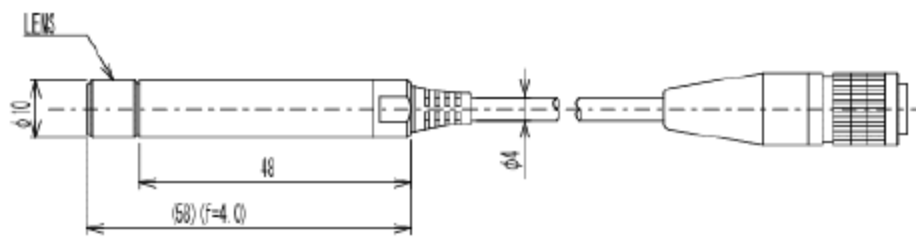

9.1 CCD 分離ヘッド部 ストレートタイプ (HD)